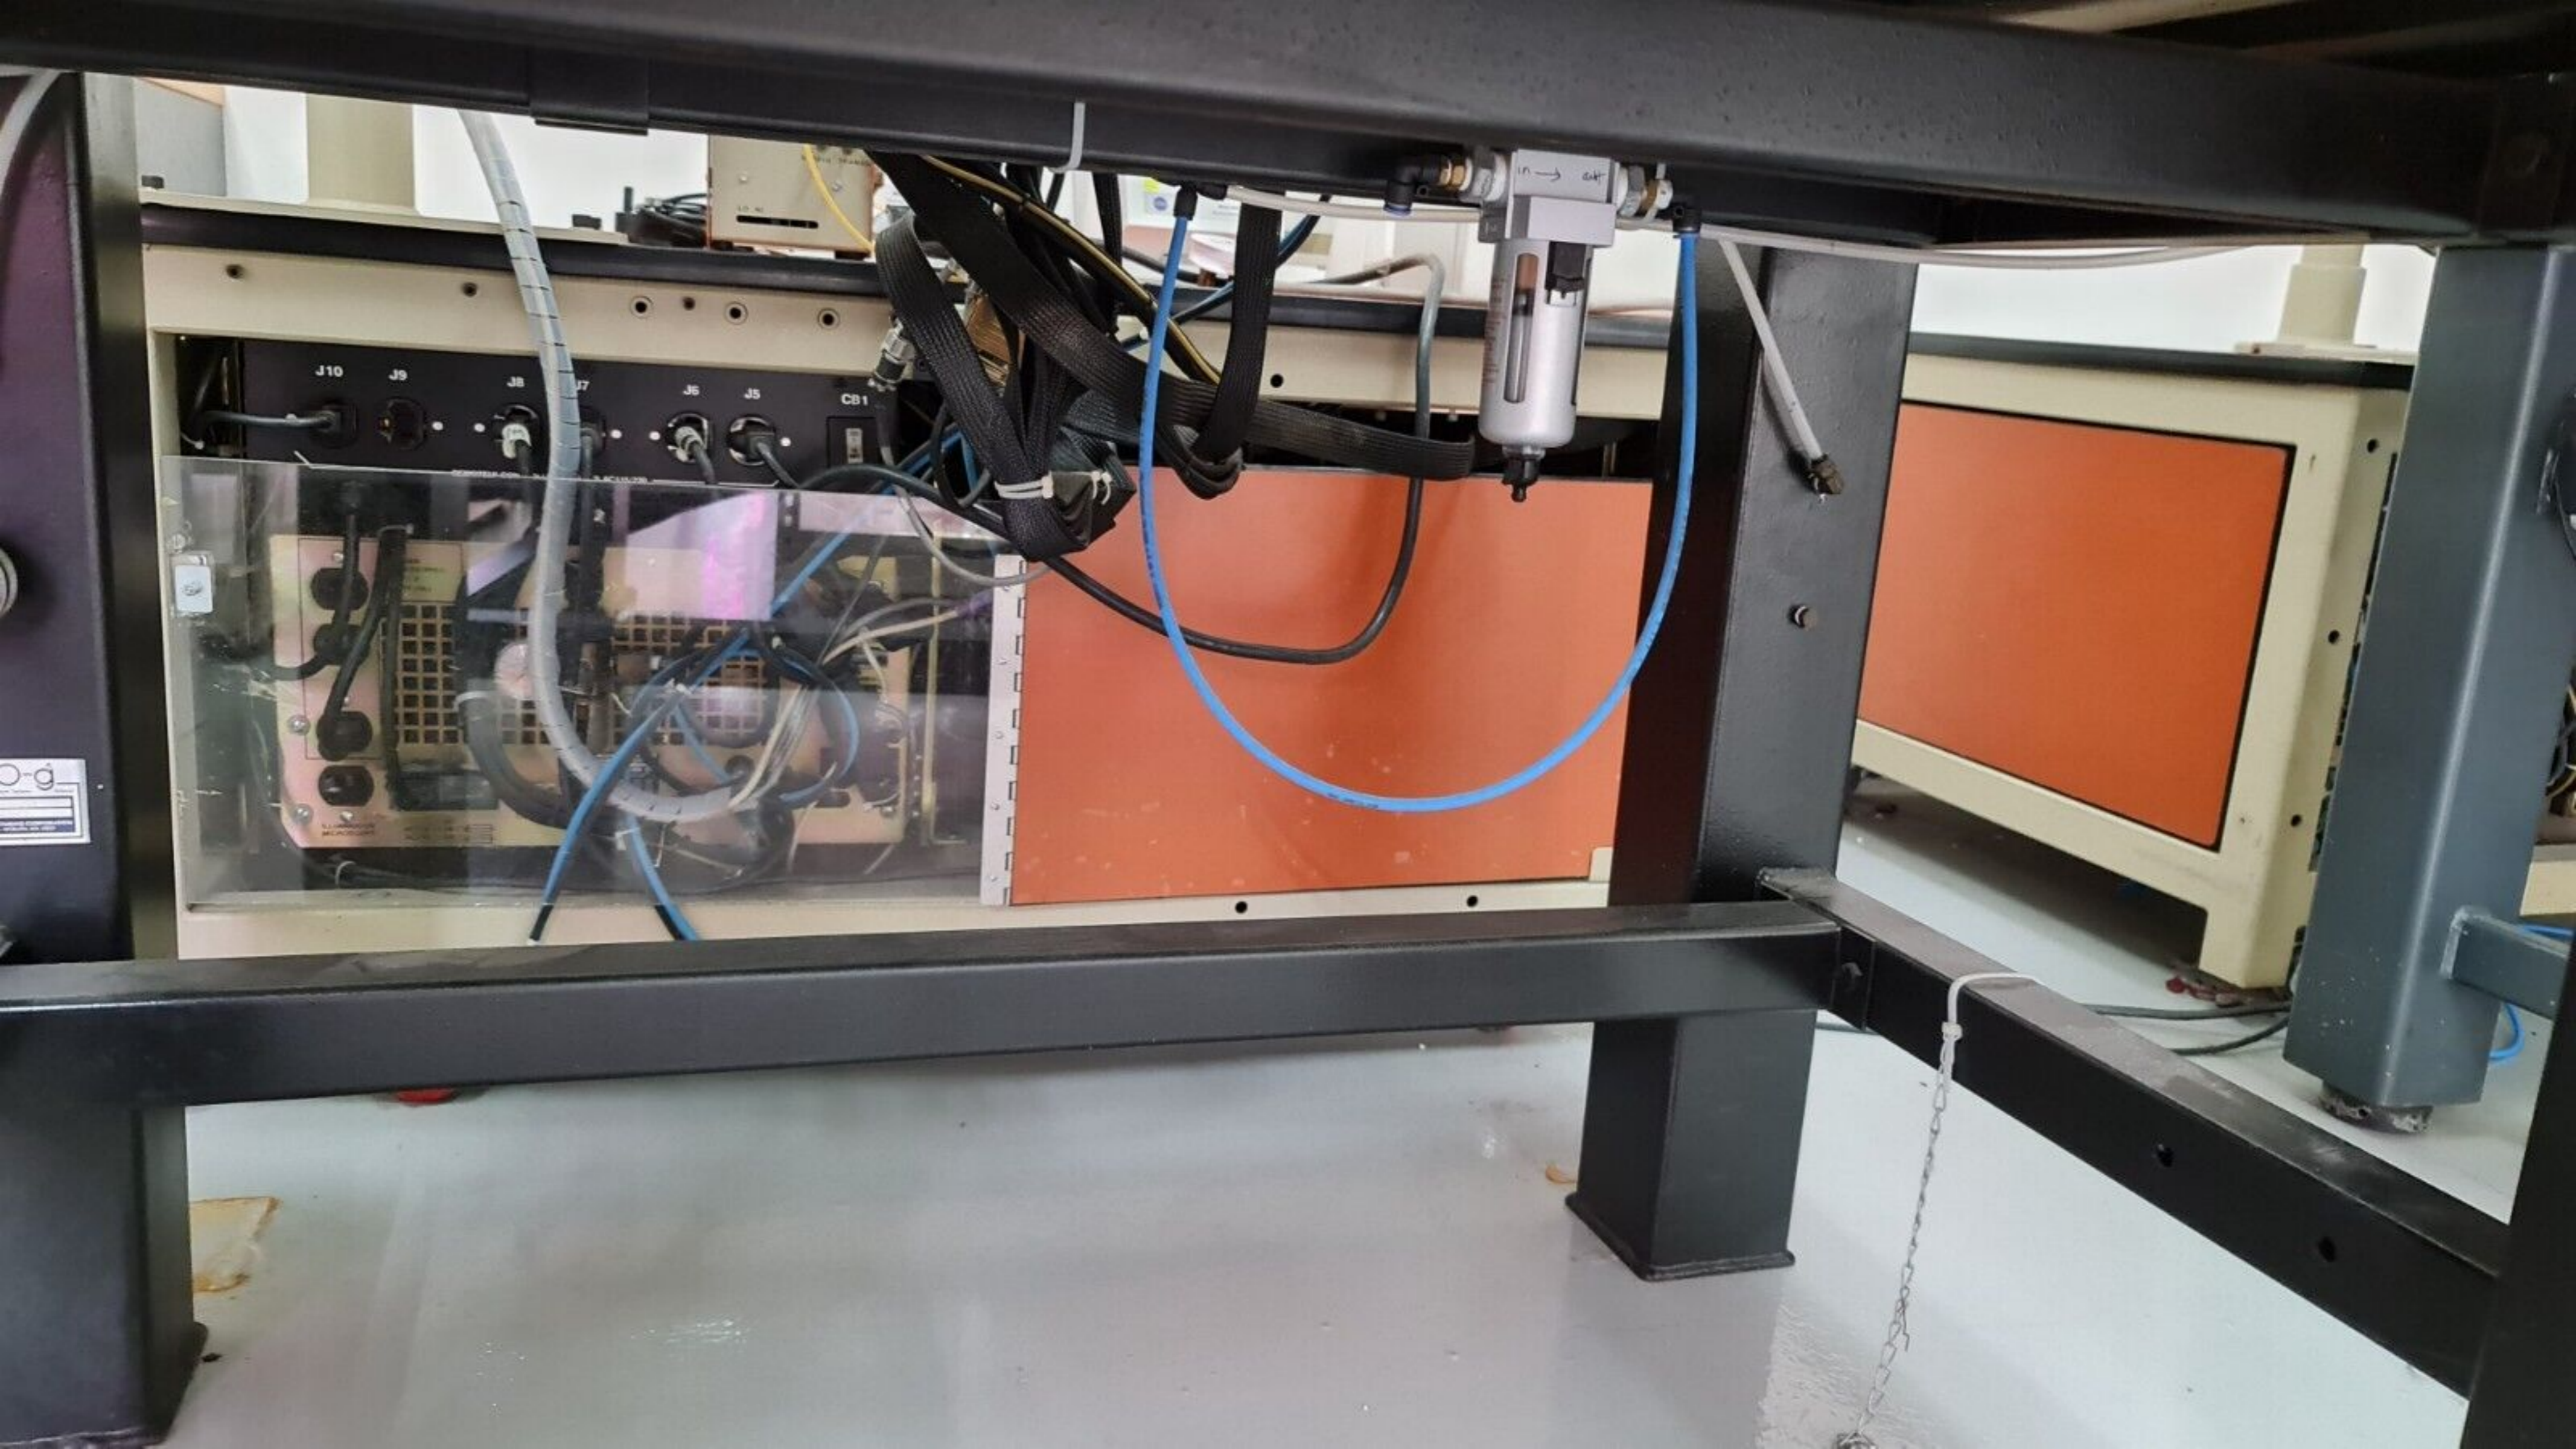

WARNING
Chuck top may be hot. Do not touch. Contact could cause serious burns.

WARNING
Moving Parts Present
Operation without guards in place may cause serious injury. Do NOT operate with guard removed.

TECHNOFUND
TF 0511D1A9

180 degree turn and move back to the original table.

Take it out and put it in the table free space.

Same with 1st one

Yes

X

Price exclude item 1 & 2

180 degree turn and move back to the original table.