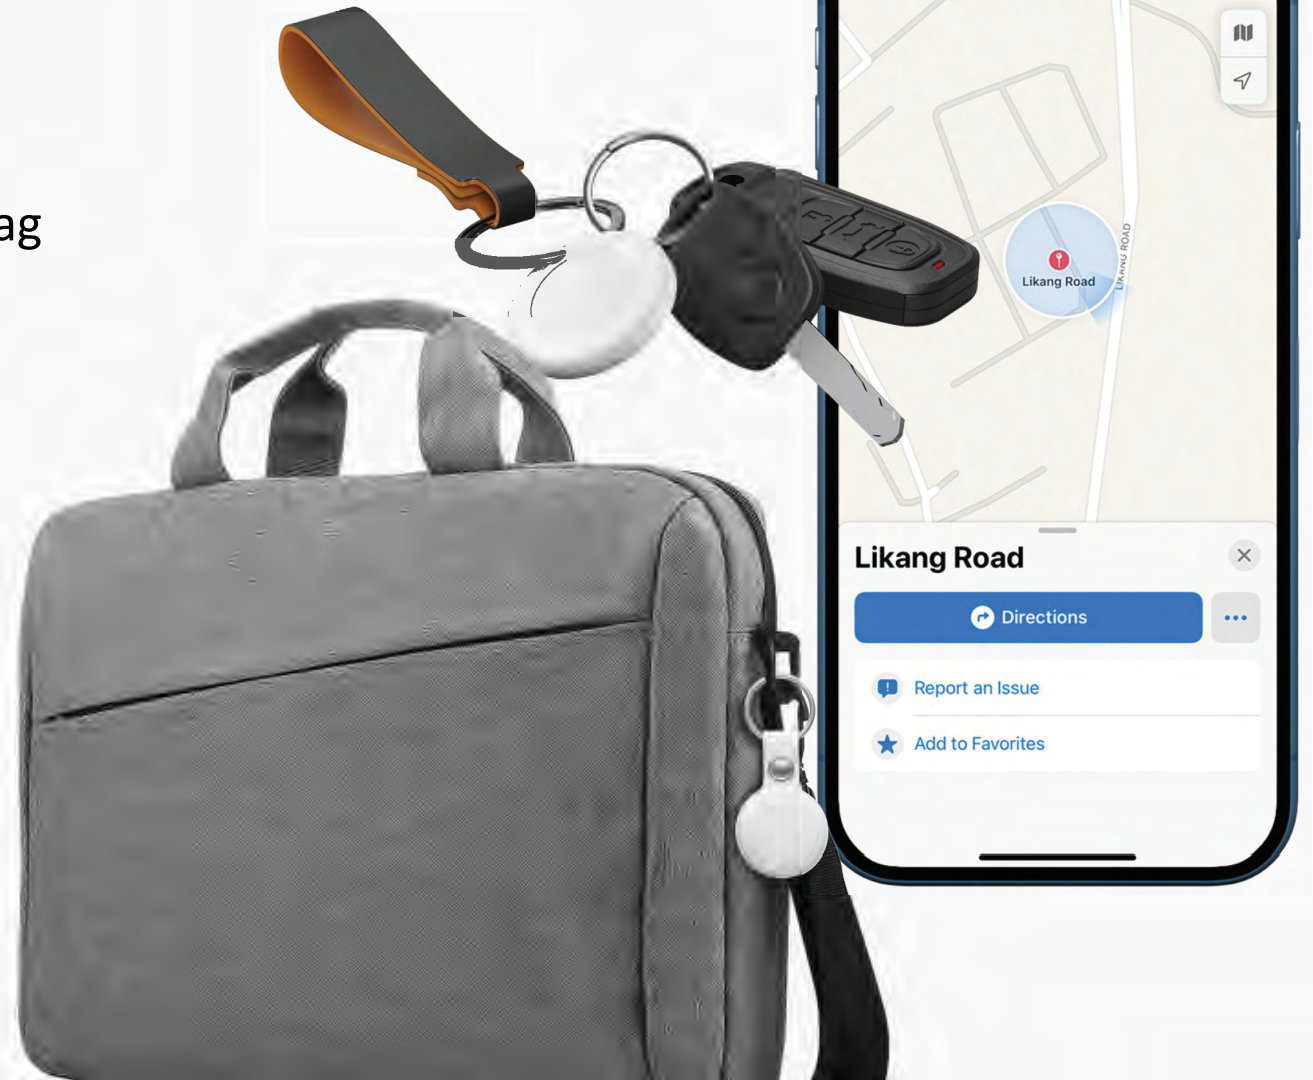

MiTag

Attach the MiTag to everyday things like keys and bags, and use iOS "Find My" app to find them easily.

Find Your Item When Nearby

Use the “Find My” App to ring your MiTag when it's within Bluetooth range.

View the Most Recent Location When Far Away

Design for IOS only

Compatible for all apple
devices and "Find My"
network.

Find items further away with the help of hundreds of millions of Apple devices in the Find My network

Replaceable battery lasts over a year

- MiTag is splash, water, and dust resistant and was tested under controlled laboratory conditions with a rating of IP65 under IEC standard 60529
- Maximum depth of 1 meter up to 30 minutes.

The product size is only the size of a keychain, and the volume is slim

All communication with the Find My network is anonymous and encrypted for privacy, Location data and history are never stored on AirTag