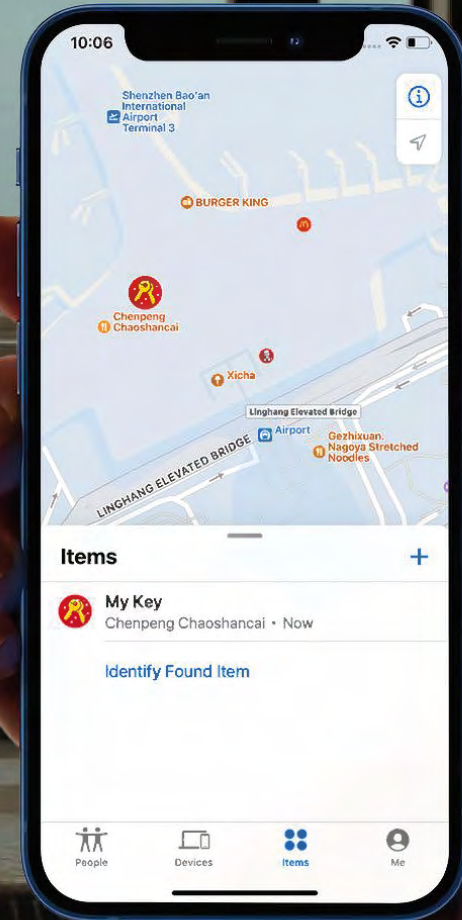

MiTag

Attach the MiTag to everyday things like keys and bags, and use iOS "Find My" app to find them easily.

Find Your Item When Nearby

Use the “Find My” App to ring your MiTag when it's within Bluetooth range.

The product size is only the size of a keychain, and the volume is slim

All communication with the Find My network is anonymous and encrypted for privacy, Location data and history are never stored on AirTag

MiTag

The easiest way to
find your things

All in the
Find My app

Privacy is built in

Replaceable  battery lasts over a year

“Hey Siri, find my key”

The difference is that MiTag does not support accurate search for direction positioning

HOW TO FIND MY LOST ITEM

HOW TO FIND LOST ITEM NEAR ME