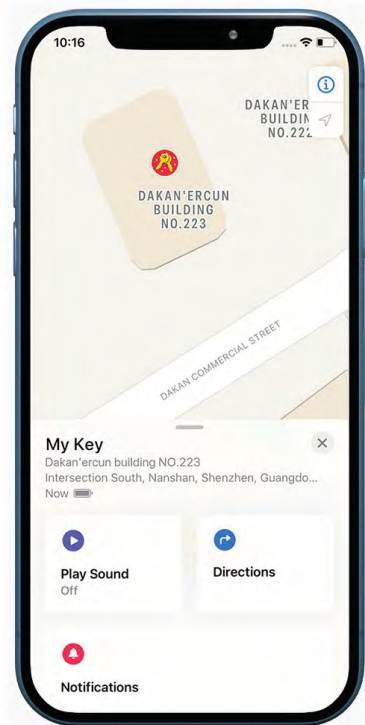

MiTag

Attach the MiTag to everyday things like keys and bags, and use iOS "Find My" app to find them easily.

Find Your Item When Nearby

Use the “Find My” App to ring your MiTag when it's within Bluetooth range.

Replaceable battery lasts over a year

- MiTag is splash, water, and dust resistant and was tested under controlled laboratory conditions with a rating of IP65 under IEC standard 60529
- Maximum depth of 1 meter up to 30 minutes.

The product size is only the size of a keychain, and the volume is slim

All communication with the Find My network is anonymous and encrypted for privacy, Location data and history are never stored on AirTag

MiTag

The easiest way to
find your things

All in the
Find My app

Privacy is built in

Replaceable  battery lasts over a year

“Hey Siri, find my key”

The difference is that MiTag does not support accurate search for direction positioning