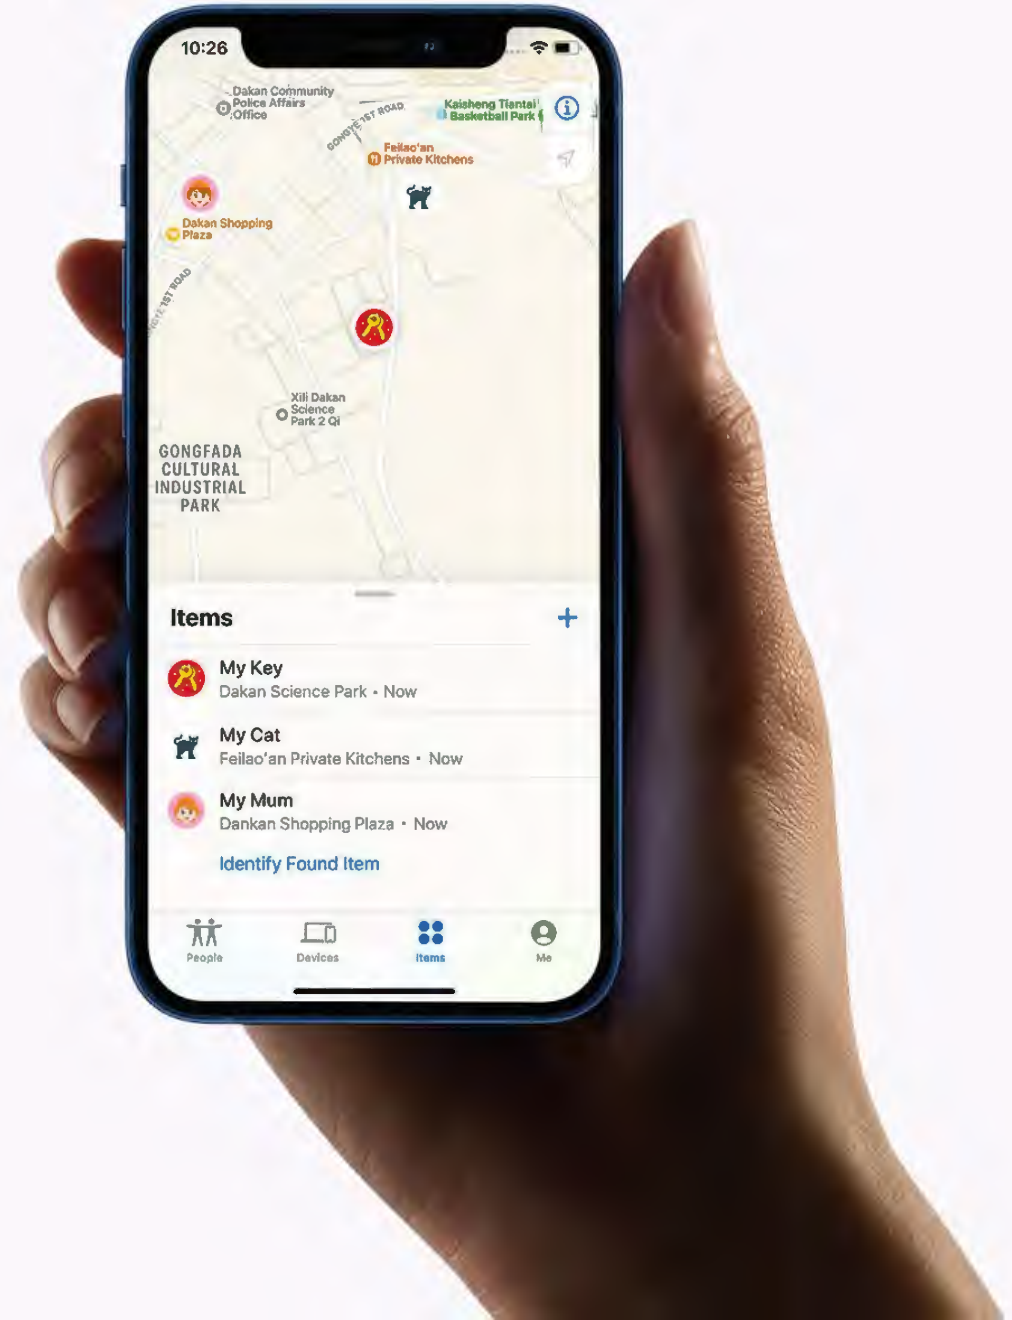

MiTag

Attach the MiTag to everyday things like keys and bags, and use iOS "Find My" app to find them easily.

Find Your Item When Nearby

Use the “Find My” App to ring your MiTag when it's within Bluetooth range.

View the Most Recent Location When Far Away

Design for IOS only

Compatible for all apple
devices and "Find My"
network.

Find items further away with the help of hundreds of millions of Apple devices in the Find My network

Replaceable battery lasts over a year

- MiTag is splash, water, and dust resistant and was tested under controlled laboratory conditions with a rating of IP65 under IEC standard 60529
- Maximum depth of 1 meter up to 30 minutes.

The product size is only the size of a keychain, and the volume is slim

All communication with the Find My network is anonymous and encrypted for privacy, Location data and history are never stored on AirTag