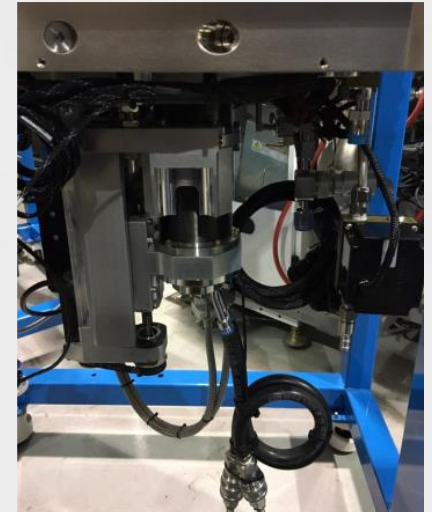

Endura TxZ CH & Gas Cabinet

CH 1 Detail Configuration Photo