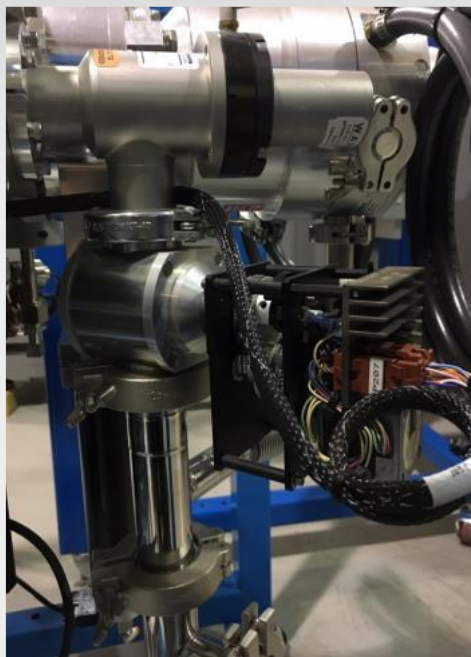

Endura TxZ CH & Gas Cabinet

Endura TxZ Chamber & TxZ Gas Cabinet Configuration	
Maker	AMAT
Model	200mm Endura TxZ Chamber & Gas Cabinet
Process	T/F CVD Tin
Parts	Many Parts is new or overhaul condition Turbo pump is new
Q'TY	TxZ Chamber 2SET, Gas Cabinet 2SET

Endura TxZ CH & Gas Cabinet

CH 1 Detail Configuration Photo

Endura TxZ CH & Gas Cabinet

CH 1 Detail Configuration Photo

Endura TxZ CH & Gas Cabinet

CH 1 Detail Configuration Photo

Endura TxZ CH & Gas Cabinet