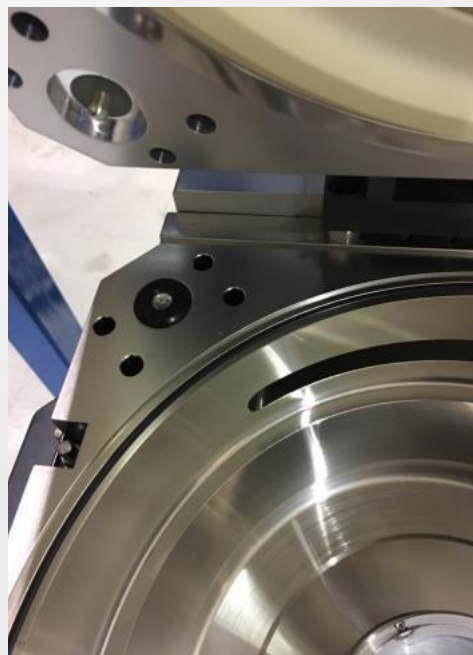

Endura TxZ CH & Gas Cabinet

CH 2 Detail Configuration Photo