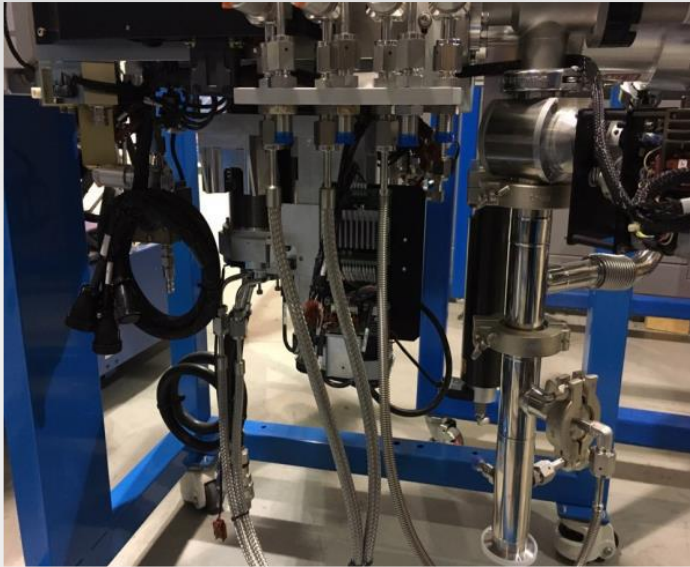

CH 1 Detail Configuration Photo

Endura TxZ CH & Gas Cabinet

CH 1 Detail Configuration Photo