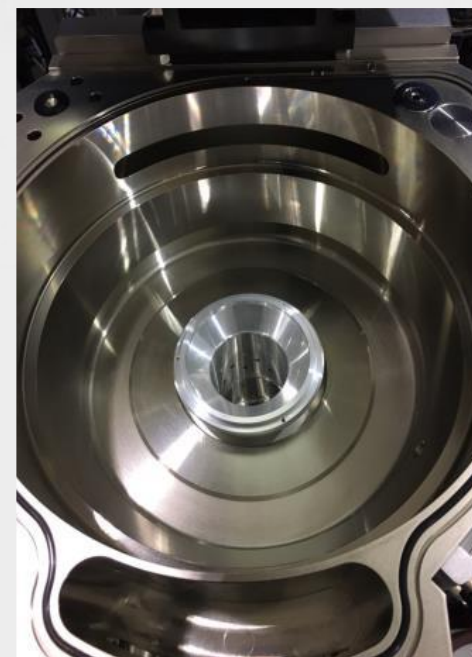

Endura TxZ CH & Gas Cabinet