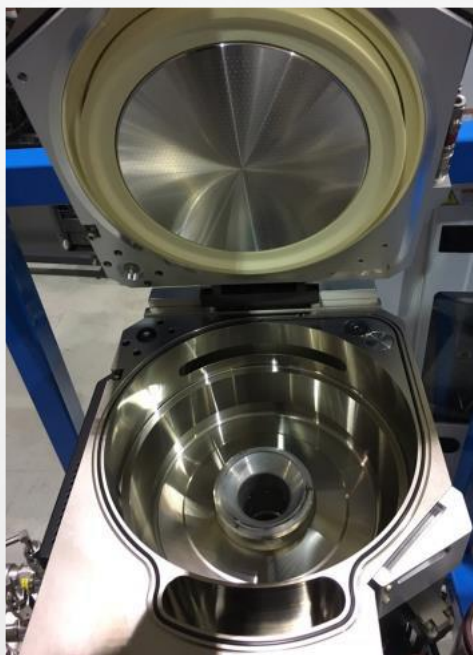

Endura TxZ CH & Gas Cabinet

CH 2 Detail Configuration Photo