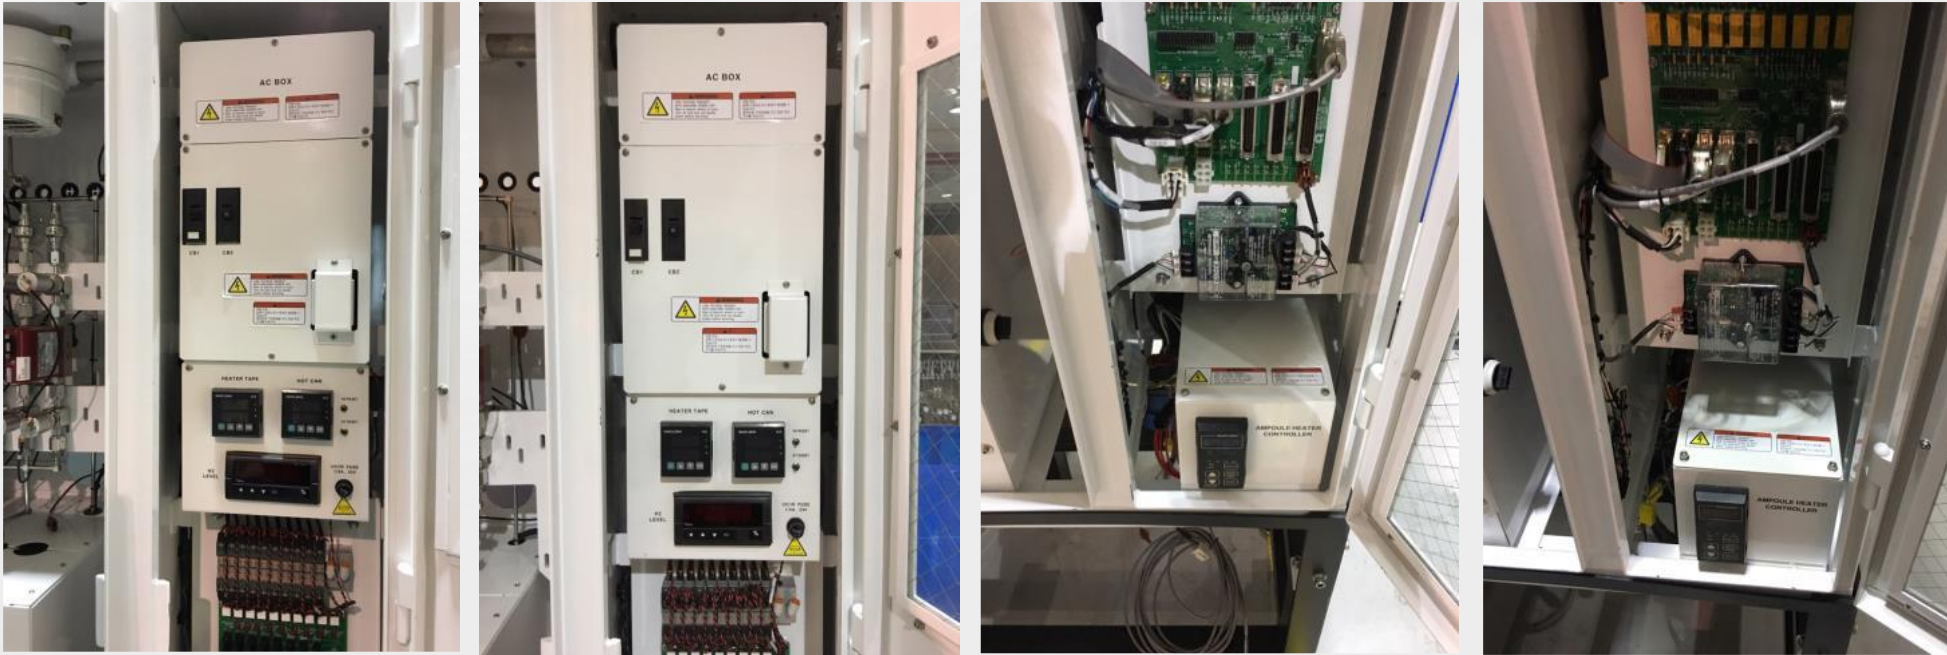

Gas Cabinet Configuration Photo

Endura TxZ CH & Gas Cabinet

Gas Cabinet Configuration Photo