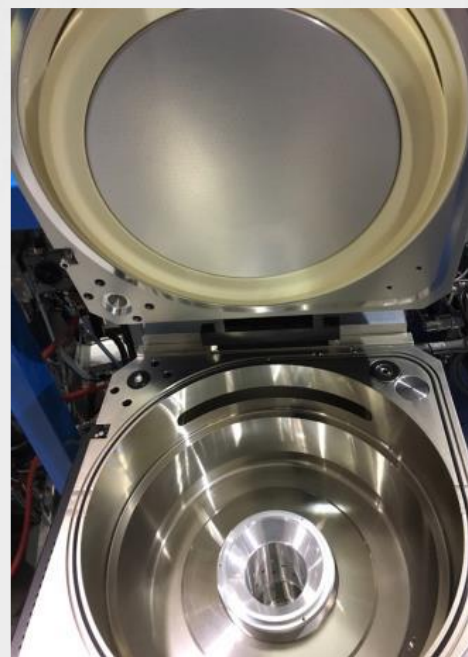

Endura TxZ CH & Gas Cabinet